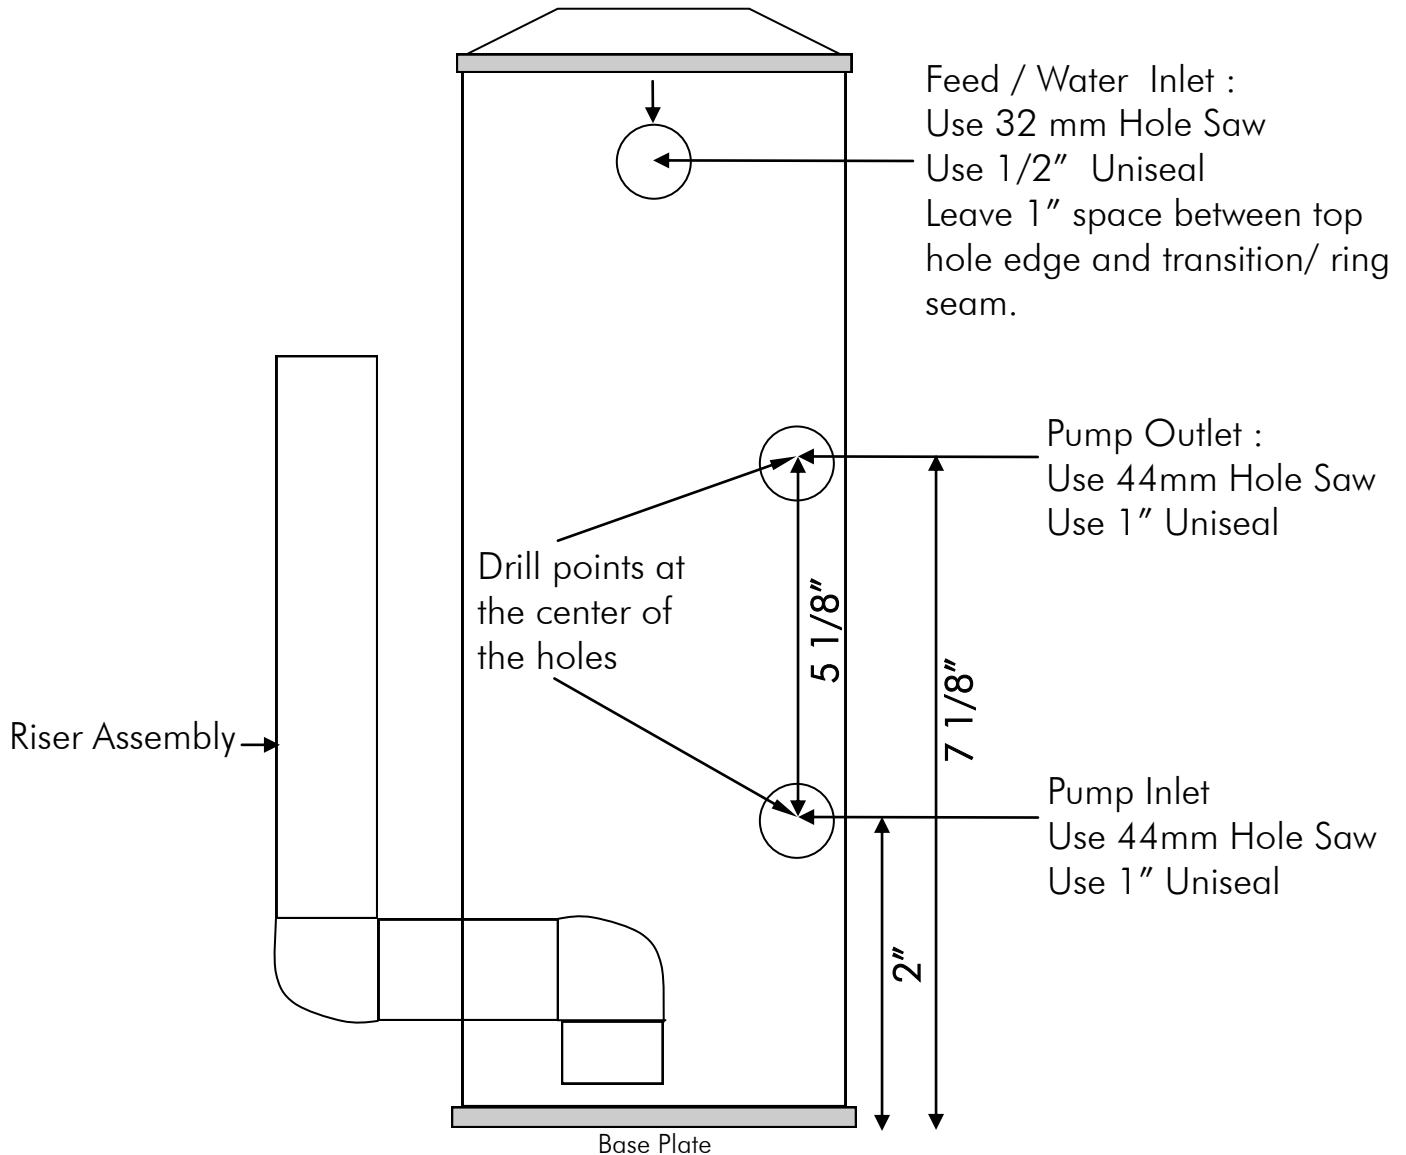

## SPE5-RC Conversion Kit for: CS/ES/RS: 8-2 & 180 models

**\*\*Pump should be mounted 180 degrees from Riser Pipe\*\***

(Image Not to Scale)